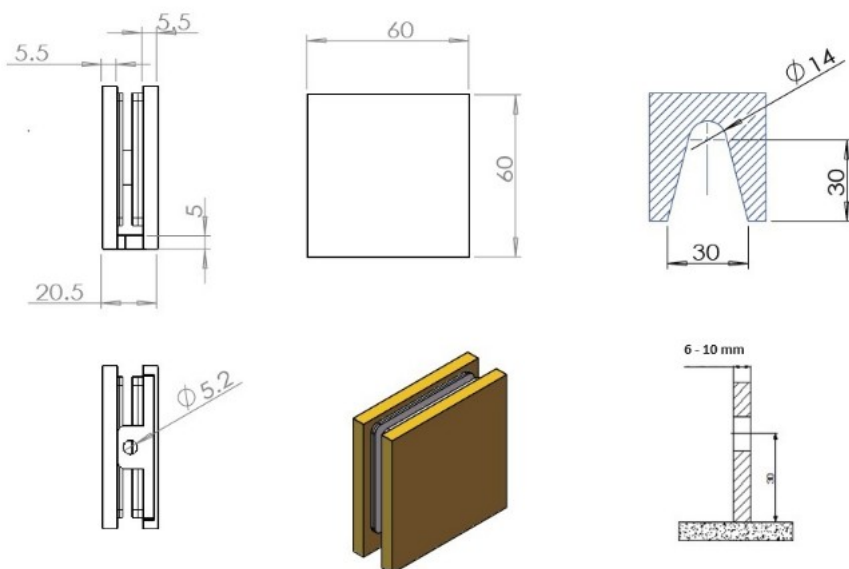

PRODUCT SHEET

Description:

Glass Clamp "Lima", 180DG, SS-Look, Wall/Glass, 60x60x20,5mm, F/6-10mm Glass, Wall Mounted By 1 x $\varnothing$ 5mm Screw Hole, Glass, Mounted By $\varnothing$ 14mm Drilling, Hidden Screws, Brass, Alu &, SS-304

Item number:

15.26.830-5

Units	Box	Carton	HS Code	Barcode
Pcs.			8302419000	 5704866519243

SISO A/S

Mileparken 11
DK-2740 Skovlunde
Denmark
VAT: 24786013

Phone +45 45 830 900

www.siso.dk
siso@siso.dk

Danske Bank
Nytorv Branch
Copenhagen
SWIFT: DABADKKK

Account no.
4180 3112 112936
IBAN Account
DK7230003112112936